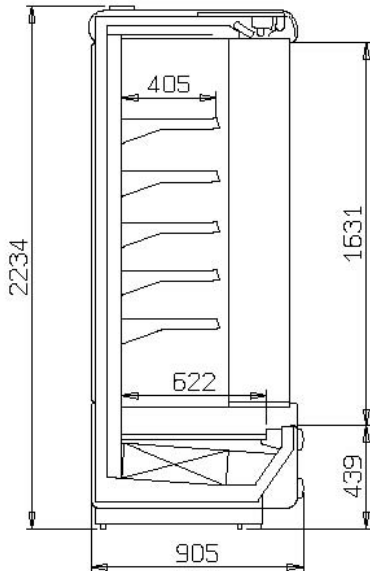

Commercial and Industrial Refrigeration

+2°C / +4°C
+ 25° C 60% RH

Taurus 220 SL 40

The total amount includes:

Plastified decoration trims - colours as per 'Akvatek Collection'

Single canopy lighting

4 rows of shelves 400 mm one of which with light

Aluminium price rail

Electric defrosting

R404A valve

2 standard end panels 50mm each

a) - TERMINAL BOARD
with mechanical thermometer

b) - ELECTRONIC CONTROL BOARD
with digital control

AKVATEK

15701 NW 15th Ave. Miami, FL 33169 Tel.866-283-8766 Fax. 888-230-9388 www.abc-supermarket.com

DEALER NET PRICE

Length		code	TOTAL (a) TERMINAL BOARD		TOTAL (b) ELECTRONIC	
with ends 50 mm	without ends		with ends	without ends	with ends	without ends
2600	2500	9.57.02.00	\$ 7,827.36	\$ 6,553.89	\$ 8,030.60	\$ 6,757.13
3850	3750	9.57.02.10	\$ 9,376.79	\$ 8,103.32	\$ 9,580.02	\$ 8,306.55
5100	2500+2500		\$ 14,460.83	\$ 13,187.36	\$ 14,664.06	\$ 13,390.59
6350	2500+3750		\$ 16,010.25	\$ 14,736.78	\$ 14,940.02	\$ 14,940.02
7600	3750+3750		\$ 17,559.68	\$ 16,286.21	\$ 16,489.44	\$ 16,489.44
8850	2500+2500+3750		\$ 22,643.72	\$ 21,370.25	\$ 21,573.48	\$ 21,573.48
10100	2500+3750+3750		\$ 24,193.14	\$ 22,919.67	\$ 23,122.91	\$ 23,122.91
11350	3750+3750+3750		\$ 25,742.57	\$ 24,469.10	\$ 24,672.33	\$ 24,672.33