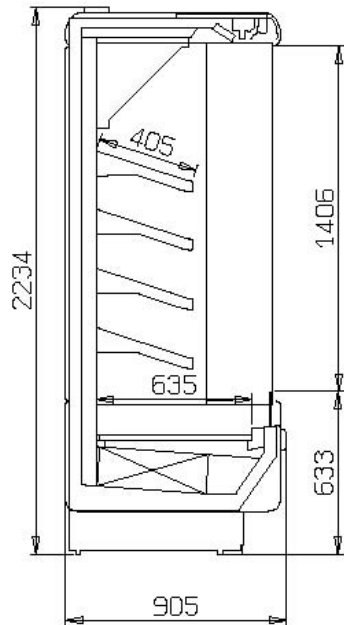

## Taurus 220 MT GLASS 50

**The total amount includes:**

Plastified decoration trims - colours as per Akvatek Collection'  
Single canopy lighting  
4 rows of shelves 400 mm one of which with light  
Mirror  
Aluminium price rail  
Electric defrosting  
R404A valve  
2 standard end panels 50mm each

## DEALER NET PRICE

Length		code	TOTAL (a) TERMINAL BOARD		TOTAL (b) ELECTRONIC	
with ends 50 mm	without ends		with ends	without ends	with ends	without ends
<b>2600</b>	2500	9.57.02.60	\$ 8,789.63	\$ 7,574.72	\$ 8,992.86	\$ 7,777.95
<b>3850</b>	3750	9.57.02.70	\$ 10,963.22	\$ 9,748.31	\$ 11,166.45	\$ 9,951.54
<b>5100</b>	2500+2500		\$ 16,457.84	\$ 15,242.93	\$ 16,661.07	\$ 15,446.16
<b>6350</b>	2500+3750		\$ 18,631.43	\$ 17,416.52	\$ 17,619.75	\$ 17,619.75
<b>7600</b>	3750+3750		\$ 20,805.02	\$ 19,590.11	\$ 19,793.34	\$ 19,793.34
<b>8850</b>	2500+2500+3750		\$ 26,299.64	\$ 25,084.73	\$ 25,287.96	\$ 25,287.96
<b>10100</b>	2500+3750+3750		\$ 28,473.23	\$ 27,258.32	\$ 27,461.55	\$ 27,461.55
<b>11350</b>	3750+3750+3750		\$ 30,646.82	\$ 29,431.91	\$ 29,635.14	\$ 29,635.14