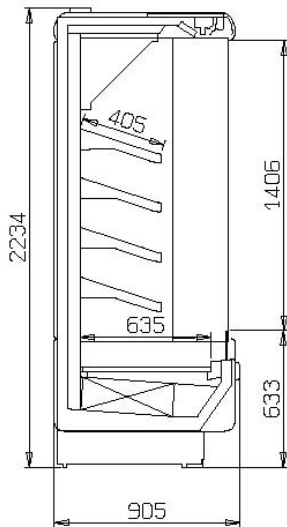

Commercial and Industrial Refrigeration

0°C / +2°C
+ 25° C 60% RH

Taurus 220 MT GLASS 50

The total amount includes:

Plastified decoration trims - colours as per 'Akvatek Collection'

Single canopy lighting

2 rows of shelves 400 mm one of which with light

Mirror

Aluminium price rail

Electric defrosting with digital control

R404A valve

2 standard end panels 50mm each

a) - TERMINAL BOARD
with mechanical thermometer

b) - ELECTRONIC CONTROL BOARD

AKVATEK

15701 NW 15th Ave. Miami, FL 33169 Tel.866-283-8766 Fax. 888-230-9388 www.abc-supermarket.com

DEALER NET PRICE

Length		code	TOTAL (a) TERMINAL BOARD		TOTAL (b) ELECTRONIC	
with ends 50 mm	without ends		with ends	without ends	with ends	without ends
2600	2500	9.57.01.40	\$ 7,717.40	\$ 6,601.31	\$ 7,920.63	\$ 6,804.54
3850	3750	9.57.01.50	\$ 9,561.60	\$ 8,445.51	\$ 9,764.84	\$ 8,648.75
5100	2500+2500		\$ 14,412.20	\$ 13,296.11	\$ 14,615.43	\$13,499.34
6350	2500+3750		\$ 16,256.40	\$ 15,140.31	\$ 15,343.55	\$15,343.55
7600	3750+3750		\$ 18,100.61	\$ 16,984.52	\$ 17,187.75	\$17,187.75
8850	2500+2500+3750		\$ 22,951.20	\$ 21,835.11	\$ 22,038.35	\$22,038.35
10100	2500+3750+3750		\$ 24,795.41	\$ 23,679.32	\$ 23,882.55	\$23,882.55
11350	3750+3750+3750		\$ 26,639.61	\$ 25,523.52	\$ 25,726.76	\$25,726.76