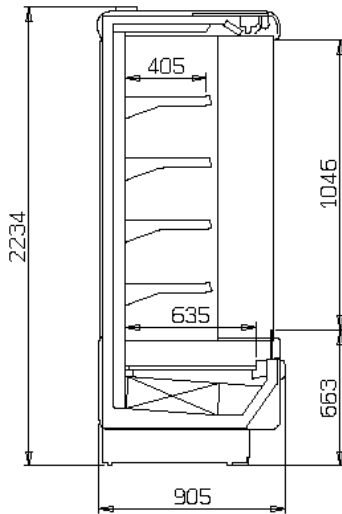

## Taurus 220 MT 4R 50

**The total amount includes:**

- Plastified decoration trims - colors as per 'Akvatek Collection'
  - Single canopy lighting
  - 4 rows of shelves 400 mm one of which with light
  - Aluminum price rail
  - Electric defrosting
  - R404A valve
  - 2 standard end panels 50mm each
- a) - TERMINAL BOARD  
with mechanical thermometer
- b) - ELECTRONIC CONTROL BOARD  
with digital control

## DEALER NET PRICE

Length		code	TOTAL (a) TERMINAL BOARD		TOTAL (b) ELECTRONIC	
with ends 50 mm	without ends		with ends	without ends	with ends	without ends
<b>2600</b>	2500	9.57.02.40	<b>\$ 8,392.26</b>	<b>\$ 7,177.35</b>	<b>\$ 8,595.50</b>	<b>\$ 7,380.59</b>
<b>3850</b>	3750	9.57.02.50	<b>\$ 10,367.16</b>	<b>\$ 9,152.25</b>	<b>\$10,570.40</b>	<b>\$ 9,355.49</b>
<b>5100</b>	2500+2500		<b>\$ 15,663.11</b>	<b>\$ 14,448.20</b>	<b>\$15,866.34</b>	<b>\$14,651.43</b>
<b>6350</b>	2500+3750		<b>\$ 17,638.01</b>	<b>\$ 16,423.10</b>	<b>\$16,626.33</b>	<b>\$16,626.33</b>
<b>7600</b>	3750+3750		<b>\$ 19,612.91</b>	<b>\$ 18,398.00</b>	<b>\$18,601.23</b>	<b>\$18,601.23</b>
<b>8850</b>	2500+2500+3750		<b>\$ 24,908.85</b>	<b>\$ 23,693.94</b>	<b>\$23,897.18</b>	<b>\$23,897.18</b>
<b>10100</b>	2500+3750+3750		<b>\$ 26,883.75</b>	<b>\$ 25,668.84</b>	<b>\$25,872.08</b>	<b>\$25,872.08</b>
<b>11350</b>	3750+3750+3750		<b>\$ 28,858.65</b>	<b>\$ 27,643.74</b>	<b>\$27,846.98</b>	<b>\$27,846.98</b>