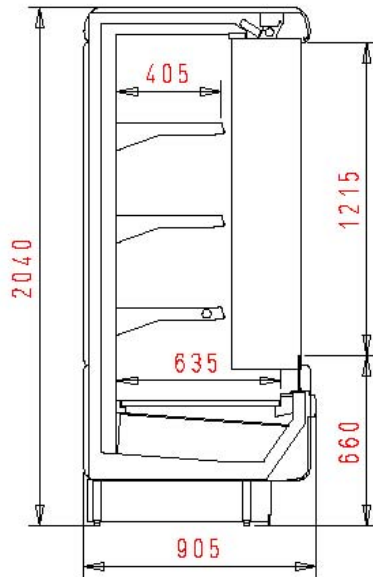

Commercial and Industrial Refrigeration

0°C / +2°C
+ 25° C 60% RH

Taurus 200 MT 3R

The total amount includes:

Plastified decoration trims - colours as per 'Akvatek Collection'
Single canopy lighting
3 rows of shelves 400 mm one of which with light
Aluminium price rail
Electric defrosting
R404A valve
2 standard end panels 50mm each

a) - TERMINAL BOARD
with mechanical thermometer

b) - ELECTRONIC CONTROL BOARD
with digital control

AKVATEK

15701 NW 15th Ave. Miami, FL 33169 Tel.866-283-8766 Fax. 888-230-9388 www.abc-supermarket.com

DEALER NET PRICE

Length		code	TOTAL (a) TERMINAL BOARD		TOTAL (b) ELECTRONIC	
with ends 50 mm	without ends		with ends	without ends	with ends	without ends
2600	2500	9.57.01.20	\$ 7,428.20	\$ 6,312.11	\$ 7,631.43	\$ 6,515.34
3850	3750	9.57.01.30	\$ 9,127.79	\$ 8,011.70	\$ 9,331.02	\$ 8,214.93
5100	2500+2500		\$ 13,833.80	\$ 12,717.71	\$14,037.03	\$ 12,920.94
6350	2500+3750		\$ 15,533.39	\$ 14,417.30	\$14,620.53	\$ 14,620.53
7600	3750+3750		\$ 17,232.98	\$ 16,116.89	\$16,320.12	\$ 16,320.12
8850	2500+2500+3750		\$ 21,938.99	\$ 20,822.90	\$21,026.13	\$ 21,026.13
10100	2500+3750+3750		\$ 23,638.58	\$ 22,522.49	\$22,725.72	\$ 22,725.72
11350	3750+3750+3750		\$ 25,338.17	\$ 24,222.08	\$24,425.31	\$ 24,425.31