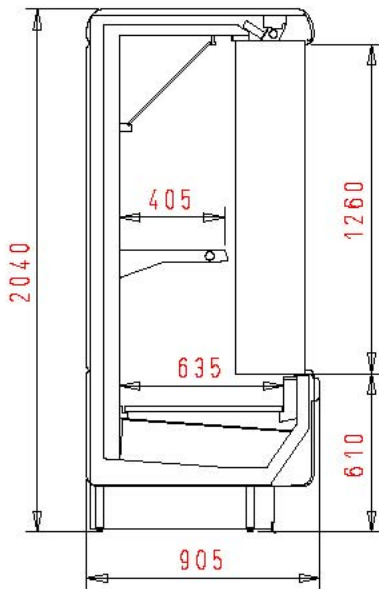

Commercial and Industrial Refrigeration

+5°C / +7°C
+25° C 60% RH

Taurus 200 FV 1R

The total amount includes:

Plastified decoration trims - colours as per 'Akvatek Collection'
Single canopy lighting
Mirror
1 row of shelves 400 mm with light
Aluminium price rail
Off-cycle defrost
R404A valve
2 standard end panels 50mm each

a) - TERMINAL BOARD
with mechanical thermometer

b) - ELECTRONIC CONTROL BOARD
with digital control

AKVATEK

15701 NW 15th Ave. Miami, FL 33169 Tel.866-283-8766 Fax. 888-230-9388 www.abc-supermarket.com

DEALER NET PRICE

Length		code	TOTAL (a) TERMINAL BOARD		TOTAL (b) ELECTRONIC	
with ends 50 mm	without ends		with ends	without ends	with ends	without ends
2600	2500	9.57.00.80	\$ 6,436.95	\$ 5,320.86	\$ 6,708.63	\$ 5,592.54
3850	3750	9.57.00.90	\$ 7,854.95	\$ 6,738.86	\$ 8,126.63	\$ 7,010.54
5100	2500+2500		\$11,837.39	\$ 10,721.30	\$ 12,109.07	\$ 10,992.98
6350	2500+3750		\$13,255.38	\$ 12,139.29	\$ 12,410.97	\$ 12,410.97
7600	3750+3750		\$14,673.38	\$ 13,557.29	\$ 13,828.97	\$ 13,828.97
8850	2500+2500+3750		\$18,655.82	\$ 17,539.73	\$ 17,811.41	\$ 17,811.41
10100	2500+3750+3750		\$20,073.81	\$ 18,957.72	\$ 19,229.40	\$ 19,229.40
11350	3750+3750+3750		\$21,491.81	\$ 20,375.72	\$ 20,647.40	\$ 20,647.40