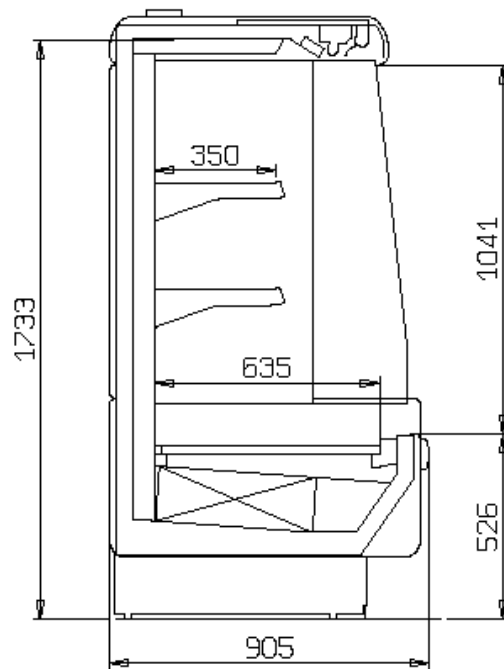

# Taurus 170 SL 50

**The total amount includes:**

Plastified decoration trims - colours as per 'Akvatek Collection'  
Single canopy lighting  
2 rows of shelves 350 mm one of which with light  
Aluminium price rail  
Off-cycle defrost  
R404A valve  
2 standard end panels 50mm each

## DEALER NET PRICE

Length		code	TOTAL (a) TERMINAL BOARD		TOTAL (b) ELECTRONIC	
with ends 50 mm	without ends		with ends	without ends	with ends	without ends
<b>2600</b>	2500	9.57.00.00	\$ 6,090.24	\$ 5,043.39	\$ 6,361.92	\$ 5,315.07
<b>3850</b>	3750	9.57.00.10	\$ 7,483.31	\$ 6,436.46	\$ 7,754.99	\$ 6,708.14
<b>5100</b>	2500+2500		\$ 11,213.21	\$ 10,166.36	\$11,484.89	\$10,438.04
<b>6350</b>	2500+3750		\$ 12,606.27	\$ 11,559.42	\$11,831.10	\$11,831.10
<b>7600</b>	3750+3750		\$ 13,999.34	\$ 12,952.49	\$13,224.17	\$13,224.17
<b>8850</b>	2500+2500+3750		\$ 17,729.24	\$ 16,682.39	\$16,954.07	\$16,954.07
<b>10100</b>	2500+3750+3750		\$ 19,122.30	\$ 18,075.45	\$18,347.13	\$18,347.13
<b>11350</b>	3750+3750+3750		\$ 20,515.37	\$ 19,468.52	\$19,740.20	\$19,740.20