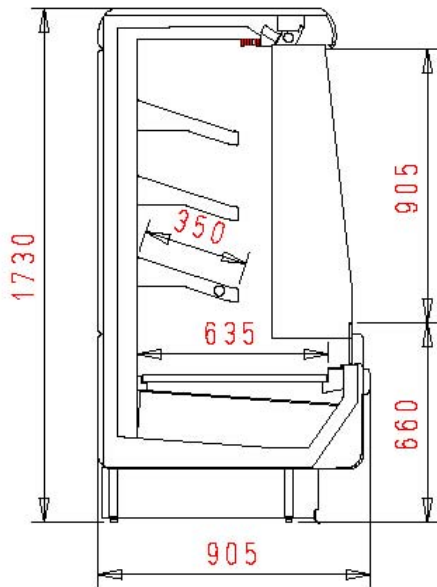

Commercial and Industrial Refrigeration

0°C / +2°C
+25° C 60% RH

Taurus 170 MT 3R 50

The total amount includes:

Plastified decoration trims - colours as per 'Akvatek Collection'
Single canopy lighting
3 rows of shelves 350 mm one of which with light
Aluminium price rail
Electric defrosting
R404A valve
2 standard end panels 50mm each

a) - TERMINAL BOARD
with mechanical thermometer

b) - ELECTRONIC CONTROL BOARD
with digital control

AKVATEK

15701 NW 15th Ave. Miami, FL 33169 Tel.866-283-8766 Fax. 888-230-9388 www.abc-supermarket.com

DEALER NET PRICE

Length		code	TOTAL (a) TERMINAL BOARD		TOTAL (b) ELECTRONIC	
with ends 50 mm	without ends		with ends	without ends	with ends	without ends
2600	2500	9.57.01.00	\$ 6,917.97	\$ 5,871.12	\$ 7,121.21	\$ 6,074.36
3850	3750	9.57.01.10	\$ 8,384.37	\$ 7,337.52	\$ 8,587.61	\$ 7,540.76
5100	2500+2500		\$ 12,882.59	\$ 11,835.74	\$13,085.82	\$ 12,038.97
6350	2500+3750		\$ 1,448.99	\$ 13,302.14	\$13,505.37	\$ 13,505.37
7600	3750+3750		\$ 15,815.39	\$ 14,768.54	\$14,971.77	\$ 14,971.77
8850	2500+2500+3750		\$ 20,313.60	\$ 19,266.75	\$19,469.99	\$ 19,469.99
10100	2500+3750+3750		\$ 21,780.00	\$ 20,733.15	\$20,936.39	\$ 20,936.39
11350	3750+3750+3750		\$ 23,246.40	\$ 22,199.55	\$22,402.79	\$ 22,402.79