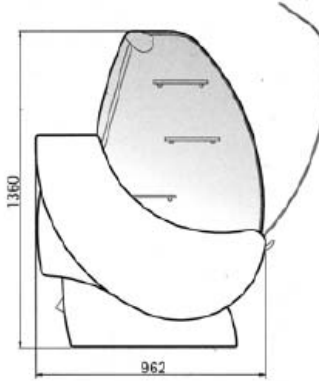

Commercial and Industrial Refrigeration

+4°C / +8°C
+ 25° C 60% RH

Sweet

CLASSIC

BROWN

The total amount includes:

- Superstructure with curved glass, opening downward, with lighting (1 canopy)
- 2 intermediate shelves in glass, 220 mm
- Internal glass display shelf 365mm
- Sliding drawers with stainless steel trays
- Electric control panel
- Static refrigeration
- Refrigerating gas R404A
- Built-in condensing unit ***
- Manual defrosting water depletion
- Off-cycle defrost

AKVATEK

15701 NW 15 Ave. Miami, FL 33169 Tel.866-283-8766 Fax. 888-230-9383 www.abc-supermarket.com

DEALER NET PRICE

with ends 40 mm	Length	CLASSIC		BROWN	
	without ends	code	TOTAL with ends	code	TOTAL with ends
1017	937	9.65.00.30	\$ 3,422.81	9.65.00.90	\$ 3,422.81
1955	1875	9.65.00.35	\$ 4,995.62	9.65.00.95	\$ 4,995.62
2892	2812	9.65.00.40	\$ 6,844.25	9.65.01.00	\$ 6,844.25
3830	1875+1875		\$ 10,323.15		\$ 10,323.15
4767	1875+2812		\$ 12,171.78		\$ 12,171.78
5704	2812+2812		\$ 14,020.41		\$ 14,020.41
7579	1875+2812+2812		\$ 19,347.95		\$ 19,347.95
8516	2812+2812+2812		\$ 21,196.58		\$ 21,196.58
* << EXTERNAL CORNER 45 >>		9.65.02.20	\$ 4,526.10	9.65.02.60	\$ 4,526.10
* << INTERNAL CORNER 45 >>		9.65.02.25	\$ 4,549.17	9.65.02.65	\$ 4,549.17