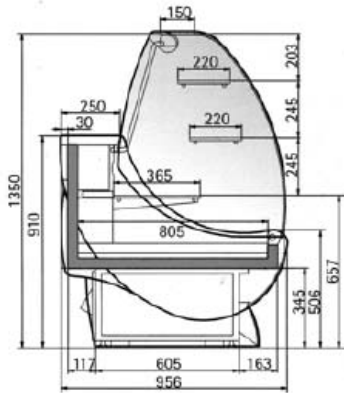

Commercial and Industrial Refrigeration

+4°C / +8°C
+ 25° C 60% RH

Sweet

CLASSIC

BROWN

The total amount includes:

- Superstructure with curved glass, opening downward, with lighting (1 canopy)
- 2 intermediate shelves in glass, 220 mm
- Internal glass display shelf 365mm
- Sliding drawers with stainless steel trays
- Electric control panel
- Static refrigeration
- Refrigerating gas R404A
- Built-in condensing unit ***
- Manual defrosting water depletion
- Off-cycle defrost

AKVATEK

15701 NW 15 Ave. Miami, FL 33169 Tel.866-283-8766 Fax. 888-230-9383 www.abc-supermarket.com

DEALER NET PRICE

with ends 40 mm	Length	CLASSIC		BROWN	
	without ends	code	TOTAL with ends	code	TOTAL with ends
1017	937	9.65.00.30	\$ 3,422.81	9.65.00.90	\$ 3,422.81
1955	1875	9.65.00.35	\$ 4,995.62	9.65.00.95	\$ 4,995.62
2892	2812	9.65.00.40	\$ 6,844.25	9.65.01.00	\$ 6,844.25
3830	1875+1875		\$ 10,323.15		\$ 10,323.15
4767	1875+2812		\$ 12,171.78		\$ 12,171.78
5704	2812+2812		\$ 14,020.41		\$ 14,020.41
7579	1875+2812+2812		\$ 19,347.95		\$ 19,347.95
8516	2812+2812+2812		\$ 21,196.58		\$ 21,196.58
* << EXTERNAL CORNER 45 >>		9.65.02.20	\$ 4,526.10	9.65.02.60	\$ 4,526.10
* << INTERNAL CORNER 45 >>		9.65.02.25	\$ 4,549.17	9.65.02.65	\$ 4,549.17