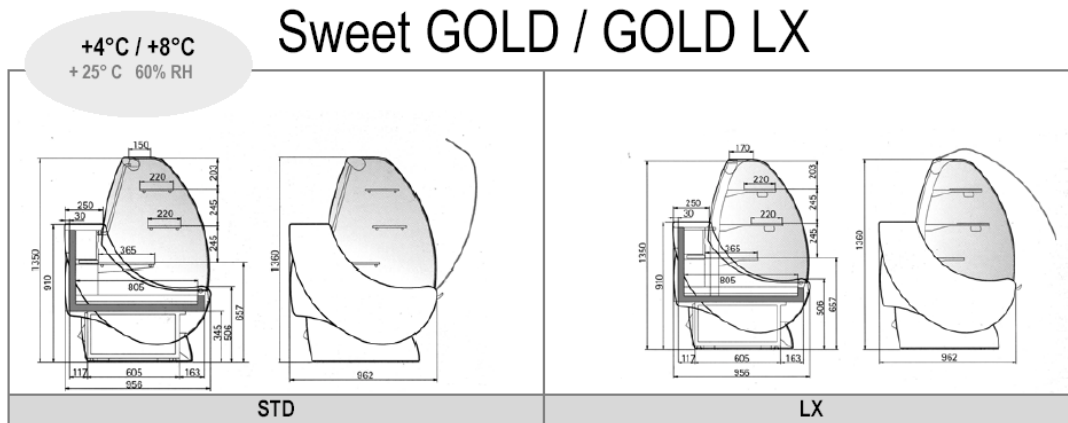

Commercial and Industrial Refrigeration

**The total amount includes:**

- Internal display and superstructure 'Champagne' color
- Internal glass display shelf 365mm
- Sliding drawers with stainless steel trays
- Electric control panel
- Static refrigeration
- Refrigerating gas R404A
- Built-in condensing unit \*\*\*
- Manual defrosting water depletion
- Off-cycle defrost

**STD:** Curved glass, opening downward with light (1canopy)

2 intermediate shelves in glass, 220 mm

**LX:** Curved glass, opening upward

2 intermediate shelves in glass, 220 mm, with lighting

**BROWN** Briar-root imitation decoration trims

POSTFORMING 250 mm, grey colour, anti-scratch working shelf

ABS ends - brown - 40 mm thick/each

Plastif. kick-plate, brown colour

**BASIC** Without: decoration trims, working shelf, ends, kick-plate.

**AKVATEK**

## DEALER NET PRICE

Length		code	TOTAL STD		code	TOTAL LX	
with ends 40 mm	without ends		BROWN	BASIC		BROWN	BASIC
1017	937	9.65.01.50	\$ 4,781.31	\$ 4,053.69	9.65.01.20	\$ 6,086.61	\$ 5,397.27
1955	1875	9.65.01.55	\$ 6,724.19	\$ 5,913.63	9.65.01.25	\$ 9,131.73	\$ 8,359.46
2892	2812	9.65.01.60	\$ 9,090.93	\$ 8,195.03	9.65.01.30	\$12,314.10	\$ 11,456.48
3830	1875+1875		\$ 13,165.94	\$ 12,179.93		\$17,823.02	\$ 16,875.29
4767	1875+2812		\$ 15,532.68	\$ 14,461.32		\$21,005.39	\$ 19,972.31
5704	2812+2812		\$ 17,899.43	\$ 16,742.72		\$24,187.76	\$ 23,069.33
7579	1875+2812+2812	9.65.03.00	\$ 24,341.18	\$ 23,009.01	9.65.02.80	\$32,879.04	\$ 31,585.16
8516	2812+2812+2812	9.65.03.05	\$ 26,707.92	\$ 25,290.41	9.65.02.85	\$36,061.41	\$ 34,682.18
>>EXTERNAL CORNER 45°<<		9.65.03.00	\$ 5,441.85	\$ 5,329.62	9.65.02.80	\$ 6,648.72	\$ 6,536.49
>>EXTERNAL CORNER 45°<<		9.65.03.05	\$ 5,498.87	\$ 5,361.60	9.65.02.85	\$ 6,788.39	\$ 6,651.12