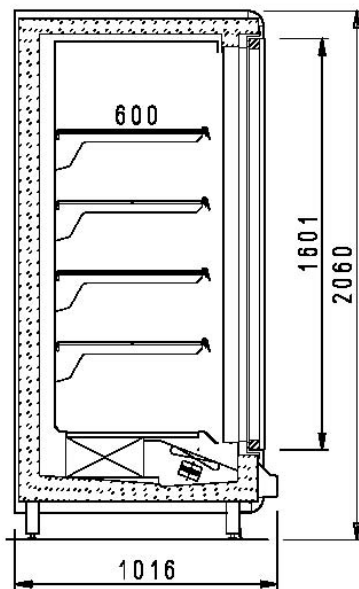

Commercial and Industrial Refrigeration

-18°C / -25°C
+25° C 60% UR

Polaris h200 silk-screened doors

The total amount includes:

SILK-SCREENED doors with thermopan glass
Decoration trims, red RAL 3020
Lighting with prismatic diffuser
4 rows of 600 mm grid shelf with price holder
Electric defrosting
Fan assisted refrigeration
R404A valve
2 standard ends, thickness 50mm each

a) - TERMINAL BOARD
with mechanical thermometer

b) - ELECTRONIC CONTROL BOARD
with digital control

AKVATEK

15701 NW 15th Ave. Miami, FL 33169 Tel.866-283-8766 Fax. 888-230-9388 www.abc-supermarket.com

DEALER NET PRICE

with ends 50 mm	doors	Length		code	TOTAL (a) TERMINAL BOARD		TOTAL (b) ELECTRONIC	
		without ends			with ends	without ends	with ends	without ends
1660	2	1560		9.58.30.25	\$ 5,748.38	\$ 5,184.34	\$ 5,443.44	\$ 4,894.40
2440	3	2340		9.58.30.30	\$ 7,234.91	\$ 6,685.86	\$ 6,911.33	\$ 6,362.29
3220	4	3120		9.58.30.35	\$ 9,021.71	\$ 8,472.67	\$ 8,548.72	\$ 7,999.67
3990	5	3890		9.58.30.40	\$ 10,610.36	\$10,061.32	\$10,056.33	\$ 9,507.29
4780	6	2340+2340			\$ 13,999.27	\$12,531.11	\$13,352.12	\$12,803.08
5560	7	2340+3120			\$ 15,786.08	\$14,115.07	\$14,936.08	\$14,387.03
6340	8	3120+3120			\$ 17,572.88	\$15,699.02	\$16,520.03	\$15,970.99
7110	9	3120+3890			\$ 19,161.53	\$17,260.07	\$18,081.08	\$17,532.03
7880	10	3890+3890			\$ 20,750.18	\$18,821.11	\$19,642.12	\$19,093.07