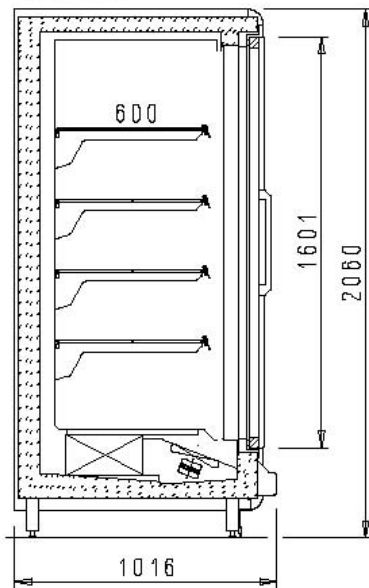

Commercial and Industrial Refrigeration

-18°C / -25°C
+25°C 60% UR

Polaris h200 aluminium doors

The total amount includes:

- ALUMINIUM doors with thermopan glass
- Decoration trims, red RAL 3020
- Lighting with prismatic diffuser
- 4 rows of 600 mm grid shelf with price holder
- Electric defrosting
- Fan assisted refrigeration
- R404A valve
- 2 standard ends, thickness 50 mm each

AKVATEK

15701 NW 15th Ave. Miami, FL 33169 Tel. 866-283-8766 Fax. 888-230-9388 www.abc-supermarke.com

DEALER NET PRICE

Length with ends 50 mm	doors	without ends	code	TOTAL (a) TERMINAL BOARD		TOTAL (b) ELECTRONIC	
				with ends	without ends	with ends	without ends
1660	2	1560	9.58.30.05	\$ 5,307.46	\$ 4,758.41	\$ 5,443.44	\$ 4,894.40
2440	3	2340	9.58.30.10	\$ 6,775.35	\$ 6,226.31	\$ 6,911.33	\$ 6,362.29
3220	4	3120	9.58.30.15	\$ 8,359.31	\$ 7,810.26	\$ 8,548.72	\$ 7,999.67
3990	5	3890	9.58.30.20	\$ 9,920.35	\$ 9,371.30	\$ 10,056.33	\$ 9,507.29
4780	6	2340+2340		\$13,080.16	\$ 12,531.11	\$ 13,352.12	\$12,803.08
5560	7	2340+3120		\$14,664.11	\$ 14,115.07	\$ 14,936.08	\$14,387.03
6340	8	3120+3120		\$16,248.07	\$ 15,699.02	\$ 16,520.03	\$15,970.99
7110	9	3120+3890		\$17,809.11	\$ 17,260.07	\$ 18,081.08	\$17,532.03
7880	10	3890+3890		\$19,370.15	\$ 18,821.11	\$ 19,642.12	\$19,093.07