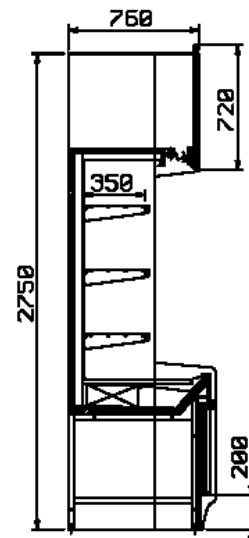

Commercial and Industrial Refrigeration

+2°C / +4°C
+ 25° C 60% RH

Minor Back cabinet H 275

The total amount includes:

CHERRY/NUTS double-laminated finishing
Single canopy lighting
3 rows of shelves 360 mm one of which with light
Off-cycle defrost
R404A valve
2 end panels, Cherry/Nuts finishing, 25mm each

Version 'S' with sliding doors

Length		code	TOTAL (a) STANDARD		TOTAL (b) ELECTRONIC	
with ends 25 mm	without ends		with ends	without ends	with ends	without ends
1238	1188	9.60.04.44	\$ 6,608.22	\$ 4,458.06	n.a.	n.a.
1850	1800	9.60.04.46	\$ 7,307.12	\$ 5,156.96	n.a.	n.a.
3038	1188+1800		\$ 11,835.60	\$ 9,685.44	n.a.	n.a.
3650	1800+1800		\$ 12,534.50	\$ 10,384.34	n.a.	n.a.
5450	1800+1800+1800		\$ 17,761.88	\$ 15,611.72	n.a.	n.a.

Version 'SS' with refrigerated storage

Length		code	TOTAL (a) STANDARD		TOTAL (b) ELECTRONIC	
with ends 25 mm	without ends		with ends	without ends	with ends	without ends
1238	1188	9.60.04.60	\$ 9,181.32	\$ 7,031.16	n.a.	n.a.
1850	1800	9.60.04.62	\$ 10,493.33	\$ 8,343.17	n.a.	n.a.
3038	1188+1800		\$ 17,594.91	\$ 15,444.75	n.a.	n.a.
3650	1800+1800		\$ 18,906.92	\$ 16,756.76	n.a.	n.a.
5450	1800+1800+1800		\$ 27,320.51	\$ 25,170.35	n.a.	n.a.