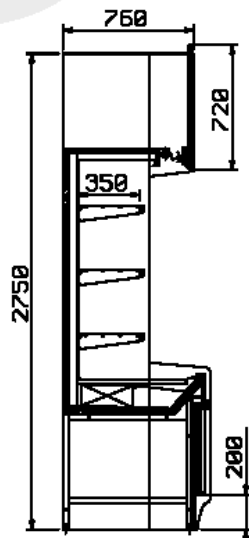

Commercial and Industrial Refrigeration

+2°C / +4°C
+ 25° C 60% RH

Minor Back cabinet H 275

The total amount includes:

CHERRY/NUTS double-laminated finishing
Single canopy lighting
3 rows of shelves 360 mm one of which with light
Off-cycle defrost
R404A valve
2 end panels, Cherry/Nuts finishing, 25mm each

Version 'S' with sliding doors

Length		code	TOTAL (a) STANDARD		TOTAL (b) ELECTRONIC	
with ends 25 mm	without ends		with ends	without ends	with ends	without ends
1238	1188	9.60.04.44	\$ 6,608.22	\$ 4,458.06	n.a.	n.a.
1850	1800	9.60.04.46	\$ 7,307.12	\$ 5,156.96	n.a.	n.a.
3038	1188+1800		\$ 11,835.60	\$ 9,685.44	n.a.	n.a.
3650	1800+1800		\$ 12,534.50	\$ 10,384.34	n.a.	n.a.
5450	1800+1800+1800		\$ 17,761.88	\$ 15,611.72	n.a.	n.a.

Version 'SS' with refrigerated storage

Length		code	TOTAL (a) STANDARD		TOTAL (b) ELECTRONIC	
with ends 25 mm	without ends		with ends	without ends	with ends	without ends
1238	1188	9.60.04.60	\$ 9,181.32	\$ 7,031.16	n.a.	n.a.
1850	1800	9.60.04.62	\$ 10,493.33	\$ 8,343.17	n.a.	n.a.
3038	1188+1800		\$ 17,594.91	\$ 15,444.75	n.a.	n.a.
3650	1800+1800		\$ 18,906.92	\$ 16,756.76	n.a.	n.a.
5450	1800+1800+1800		\$ 27,320.51	\$ 25,170.35	n.a.	n.a.