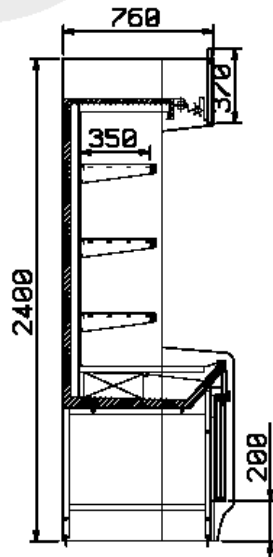

Commercial and Industrial Refrigeration

+2°C / +4°C
+25° C 60% RH

Minor Back cabinet H 240

The total amount includes:

CHERRY/NUTS double-laminated finishing
Single canopy lighting
3 rows of shelves 360 mm one of which with light
Off-cycle defrost
R404A valve
2 end panels, Cherry/Nuts finishing, 25mm each

Version 'S' with sliding doors

| Length | | code | TOTAL (a) STANDARD | | TOTAL (b) ELECTRONIC | |
|--------------------|----------------|------------|-----------------------|--------------|-------------------------|--------------|
| with ends 25 mm | without ends | | with ends | without ends | with ends | without ends |
| 1238 | 1188 | 9.60.04.40 | \$ 6,544.65 | \$ 4,458.06 | n.a. | n.a. |
| 1850 | 1800 | 9.60.04.42 | \$ 7,243.55 | \$ 5,156.96 | n.a. | n.a. |
| 3038 | 1188+1800 | | \$ 11,772.03 | \$ 9,685.44 | n.a. | n.a. |
| 3650 | 1800+1800 | | \$ 12,470.93 | \$ 10,384.34 | n.a. | n.a. |
| 5450 | 1800+1800+1800 | | \$ 17,698.31 | \$ 15,611.72 | n.a. | n.a. |

Version 'SS' with refrigerated storage

| Length | | code | TOTAL (a) STANDARD | | TOTAL (b) ELECTRONIC | |
|--------------------|----------------|------------|-----------------------|--------------|-------------------------|--------------|
| with ends 25 mm | without ends | | with ends | without ends | with ends | without ends |
| 1238 | 1188 | 9.60.04.56 | \$ 9,117.75 | \$ 7,031.16 | n.a. | n.a. |
| 1850 | 1800 | 9.60.04.58 | \$ 10,429.76 | \$ 8,343.17 | n.a. | n.a. |
| 3038 | 1188+1800 | | \$ 17,531.34 | \$ 15,444.75 | n.a. | n.a. |
| 3650 | 1800+1800 | | \$ 18,843.35 | \$ 16,756.76 | n.a. | n.a. |
| 5450 | 1800+1800+1800 | | \$ 27,256.94 | \$ 25,170.35 | n.a. | n.a. |