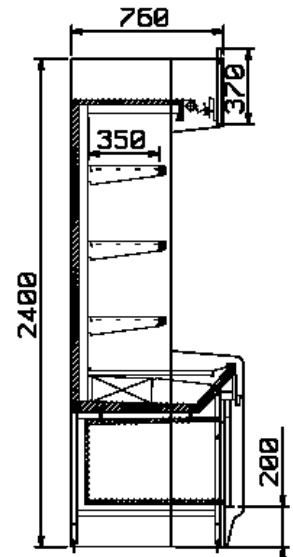

Commercial and Industrial Refrigeration

+2°C / +4°C
+25° C 60% RH

Minor Back cabinet H 240

The total amount includes:

CHERRY/NUTS double-laminated finishing
Single canopy lighting
3 rows of shelves 360 mm one of which with light
Off-cycle defrost
R404A valve
2 end panels, Cherry/Nuts finishing, 25mm each

Version 'S' with sliding doors

| Length | | code | TOTAL (a) STANDARD | | TOTAL (b) ELECTRONIC | |
|--------------------|----------------|------------|-----------------------|--------------|-------------------------|--------------|
| with ends 25 mm | without ends | | with ends | without ends | with ends | without ends |
| 1238 | 1188 | 9.60.04.40 | \$ 6,544.65 | \$ 4,458.06 | n.a. | n.a. |
| 1850 | 1800 | 9.60.04.42 | \$ 7,243.55 | \$ 5,156.96 | n.a. | n.a. |
| 3038 | 1188+1800 | | \$ 11,772.03 | \$ 9,685.44 | n.a. | n.a. |
| 3650 | 1800+1800 | | \$ 12,470.93 | \$ 10,384.34 | n.a. | n.a. |
| 5450 | 1800+1800+1800 | | \$ 17,698.31 | \$ 15,611.72 | n.a. | n.a. |

Version 'SS' with refrigerated storage

| Length | | code | TOTAL (a) STANDARD | | TOTAL (b) ELECTRONIC | |
|--------------------|----------------|------------|-----------------------|--------------|-------------------------|--------------|
| with ends 25 mm | without ends | | with ends | without ends | with ends | without ends |
| 1238 | 1188 | 9.60.04.56 | \$ 9,117.75 | \$ 7,031.16 | n.a. | n.a. |
| 1850 | 1800 | 9.60.04.58 | \$ 10,429.76 | \$ 8,343.17 | n.a. | n.a. |
| 3038 | 1188+1800 | | \$ 17,531.34 | \$ 15,444.75 | n.a. | n.a. |
| 3650 | 1800+1800 | | \$ 18,843.35 | \$ 16,756.76 | n.a. | n.a. |
| 5450 | 1800+1800+1800 | | \$ 27,256.94 | \$ 25,170.35 | n.a. | n.a. |