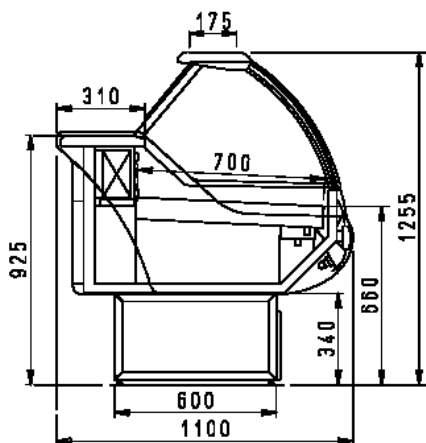

Commercial and Industrial Refrigeration

Gemini Fish

+2°C / +8°C
+ 25° C 60% RH

The total amount includes:

- Lower plastified decorations trims - colours as per 'Akvatek Collection'
- INOX 310mm working shelf
- Superstructure with lift-up curved glass, lighting and glass top service shelf
- Electric control panel
- Rear storage doors
- Perforated S/S display trays with water tray
- Static refrigeration
- Refrigerating gas R404A
- Automatic water condense evaporation
- Built-in condensing unit ***
- Off-cycle defrost
- 2 grey thermoformed ends 40 mm./thick each

AKVATEK

15701 NW 15th Ave. Miami, FL 33169 Tel.866-283-8766 Fax.888-230-9388 www.abc-supermarket.com

DEALER NET PRICE

Length			TOTAL with ends	case without ends
with ends 50 mm	without ends	code		
1350	1250	9.55.35.00	\$ 5,315.55	\$ 4,624.08
1975	1875	9.55.35.05	\$ 6,927.35	\$ 6,235.88
2600	2500	9.55.35.10	\$ 8,191.19	\$ 7,499.72
3225	3125	9.55.35.15	\$ 9,489.53	\$ 8,798.06
3850	1875+1875		\$ 13,163.22	\$ 12,471.75
4475	1875+2500		\$ 14,525.04	\$ 13,833.57
5100	2500+2500		\$ 15,788.88	\$ 15,097.41
6350	3125+3125		\$ 18,385.56	\$ 17,694.09
6975	1875+1875+3125		\$ 22,157.24	\$ 21,465.77
7600	2500+2500+2500		\$ 23,386.58	\$ 22,695.11
9475	3125+3125+3125		\$ 27,281.60	\$ 26,590.13