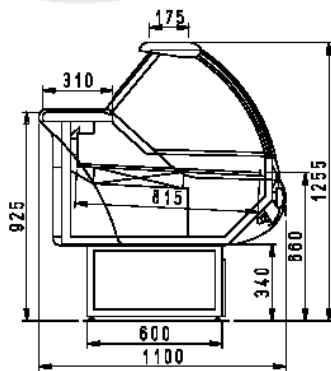

Commercial and Industrial Refrigeration

Gemini Fan assisted

0°C / +2°C
+ 25° C 60% RH

The total amount includes:

- Decorations trims- colors as per 'AKVATEK Collection'
- INOX 310mm working shelf
- Superstructure with lift-up curved glass, lighting and glass top service shelf
- Electric control panel
- Stainless steel display trays
- Refrigerating gas R404A
- Automatic water condense evaporation
- Built-in condensing unit ***
- Off-cycle defrost
- 2 grey thermoformed ends 40mm./ thick each

AKVATEK

15701 NW 15th Ave. Miami, FL 33169 Tel. 866-283-8766 Fax. 888-230-9388 www.abc.supermarket.com

DEALER NET PRICE

with ends 50 mm	Length	code	TOTAL with ends	case
	without ends			without ends
1350	1250	9.55.33.00	\$ 5,015.52	\$ 4,900.59
1975	1875	9.55.33.05	\$ 6,464.54	\$ 6,542.81
2600	2500	9.55.33.10	\$ 8,525.57	\$ 7,741.90
3225	3125	9.55.33.15	\$ 9,720.28	\$ 8,936.61
3850	1875+1875		\$ 13,980.32	\$ 13,196.66
4475	1875+2500		\$ 15,179.42	\$ 14,395.75
5100	2500+2500		\$ 16,378.51	\$ 15,594.85
6350	3125+3125		\$ 18,767.93	\$ 17,984.27
6975	1875+1875+3125		\$ 23,027.98	\$ 22,244.31
7600	2500+2500+2500		\$ 24,231.46	\$ 23,447.79
9475	3125+3125+3125		\$ 27,815.59	\$ 27,031.92
>>EXTERNAL CORNER 90°<<<		9.55.35.25	--	\$ 7,237.89
>>EXTERNAL CORNER 90°<<<		9.55.35.30	--	\$ 6,993.35