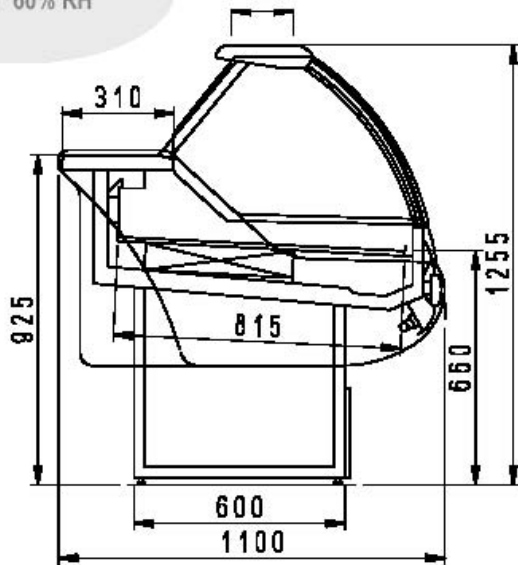

### **The total amount includes:**

- Lower plastified decorations trims- colours as per 'Akvatek Collection'
- INOX 310mm working shelf
- Superstructure with lift-up curved glass, lighting and glass top service shelf
- Electric control panel
- Stainless steel display trays
- Refrigerating gas R404A
- Automatic water condense evaporation
- Built-in condensing unit \*\*\*
- Off-cycle defrost
- 2 grey thermoformed ends 40mm./ thick each