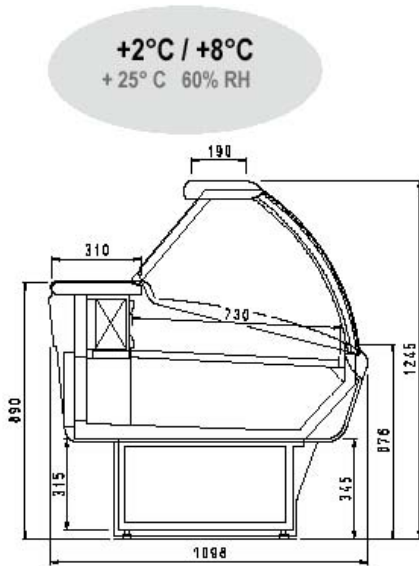

Commercial and Industrial Refrigeration

Elios Static

The total amount includes:

- Lower plastified decorations trims - colors as per 'Akvatek Collection'
- POSTFORMING 250 mm, gray color, anti-scratch working shelf
- Superstructure with lift-up curved glass, lighting and glass top service shelf
- Electric control panel
- Rear storage doors
- Stainless steel display trays
- Static refrigeration
- Refrigerating gas R404A
- Manual condensation water tray
- Built-in condensing unit ***
- Off-cycle defrost
- 2 gray thermoformed ends 40 mm./thick each
- Wooden crate packing

AKVATEK

15701 NW 15th Ave. Miami, FL 33169 Tel. 866-283-8766 Fax. 888-230-9388 www.abc-supermarket.com