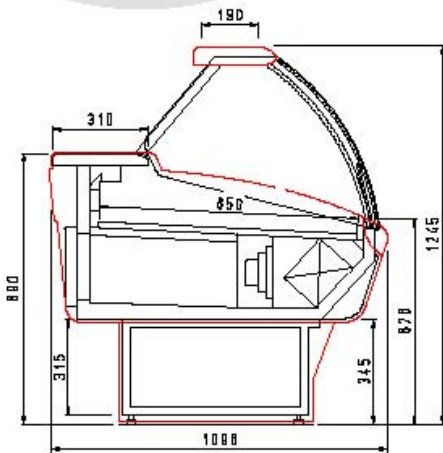

Elios Fan assisted

Tropicalized 230 v-60Hz

The total amount includes:

Lower plastified decorations trims- colors as per 'AKVATEK Collections
POSTFORMING 250 mm, gray color anti-scratch working
shelf

Superstructure with curved glass, opening downward, with lighting and glass top service
shelf

Electric control panel

Rear storage doors

Stainless steel display trays

Fan assisted refrigeration

Refrigerating gas R404A

Built-in condensing unit

Automatic water condense evaporation

AKVATEK INDUSTRIES INC.

15701 NW 15th Ave. Miami, FL 33169 Tel. 866-283-8766 Fax. 888-230-9388 www.abc-supermarket.com