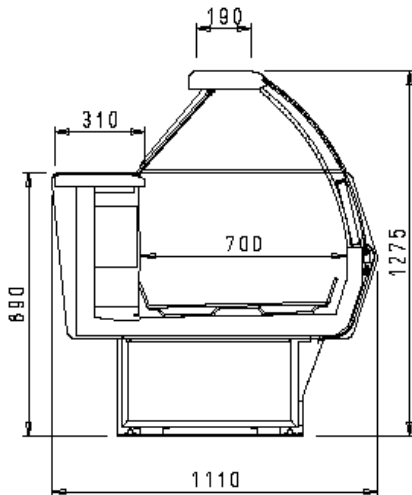

## Elios BT (Low Temperature)

-18°C/ -20°C  
+ 25° C 60% RH

**The total amount includes:**

- Lower plastified decorations trims - colours as per 'Akvatek Collection'
- POSTFORMING 250 mm, grey colour, anti-scratch working shelf
- Thermopane front glass
- Electric control panel
- Rear storage doors
- Stainless steel display trays
- Fan assisted refrigeration
- Refrigerating gas R404A
- Built-in condensing unit \*\*\*
- Automatic water condense evaporation
- Off-cycle defrost
- 2 grey thermoformed ends 40 mm./thick each
- Wooden crate packing

## DEALER NET PRICE

External length mm	code	TOTAL with ends
<b>1330</b>	9.61.05.00	\$ 6,117.83
<b>1955</b>	9.61.05.05	\$ 7,087.44