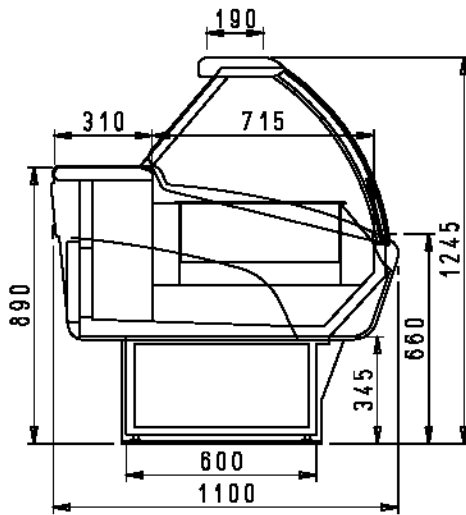

## Elios Hot case

+60°C / +80°C

**The total amount includes:**

- Lower plastified decorations trims - colours as per 'Akvatek Collection'
- POSTFORMING 250 mm, grey colour, anti-scratch working shelf
- Superstructure with lift-up curved glass, lighting and glass top service shelf
- Electric control panel
- 1 sector insulated basin (gastronorm trays excluded)
- 2 grey thermoformed ends 40 mm./thick each