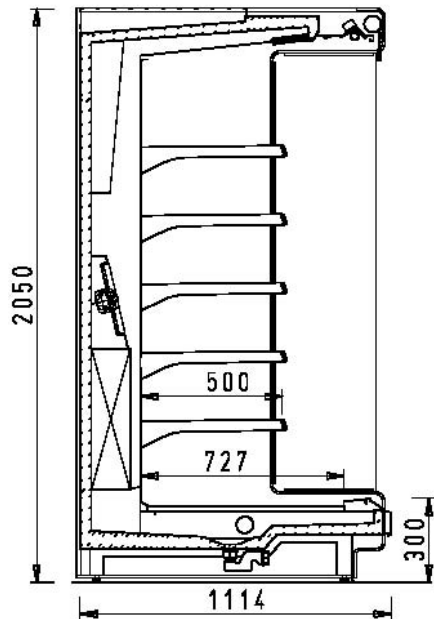

Commercial and Industrial Refrigeration

+2°C / +4°C
+25° C 60% RH

Centaurus SL 29 110/205

The total amount includes:

Painted decoration trims - Colours as per 'Akvatek Collection'
Canopy lighting with parabolic reflector
5 rows of shelves 500 mm
Without price holder
Off-cycle defrost
R404A valve
2 standard end panels 30mm each

- a) - TERMINAL BOARD
with mechanical thermometer
- b) - ELECTRONIC CONTROL BOARD
with digital control

AKVATEK

15701 NW 15th Ave. Miami, FL 33169 Tel.866-283-8766 Fax. 888-230-9388 www.abc-supermarket.com

DEALER NET PRICE

Length		code	TOTAL (a) TERMINAL BOARD		TOTAL (b) ELECTRONIC	
with ends 30 mm	without ends		with ends	without ends	with ends	without ends
1310	1250	96.04.40.02	\$ 6,765.59	\$ 5,331.77	\$ 6,851.43	\$ 5,417.61
1935	1875	96.04.40.04	\$ 8,650.31	\$ 7,216.49	\$ 8,736.15	\$ 7,302.33
2560	2500	96.04.40.06	\$ 9,022.47	\$ 7,588.65	\$ 9,108.32	\$ 7,674.50
3810	3750	96.04.40.09	\$11,403.62	\$ 9,969.80	\$ 10,055.64	\$ 10,055.64
5060	2500+2500		\$ 1,751.87	\$ 15,318.05	\$ 15,489.74	\$ 15,489.74
6310	2500+3750		\$19,133.01	\$ 17,699.19	\$ 17,870.88	\$ 17,870.88
7560	3750+3750		\$21,514.16	\$ 20,080.34	\$ 20,252.03	\$ 20,252.03
8810	2500+2500+3750		\$26,862.41	\$ 25,428.59	\$ 25,686.12	\$ 25,686.12
10060	2500+3750+3750		\$29,243.55	\$ 27,809.73	\$ 28,067.27	\$ 28,067.27
11310	3750+3750+3750		\$31,624.70	\$ 30,190.88	\$ 30,448.41	\$ 30,448.41