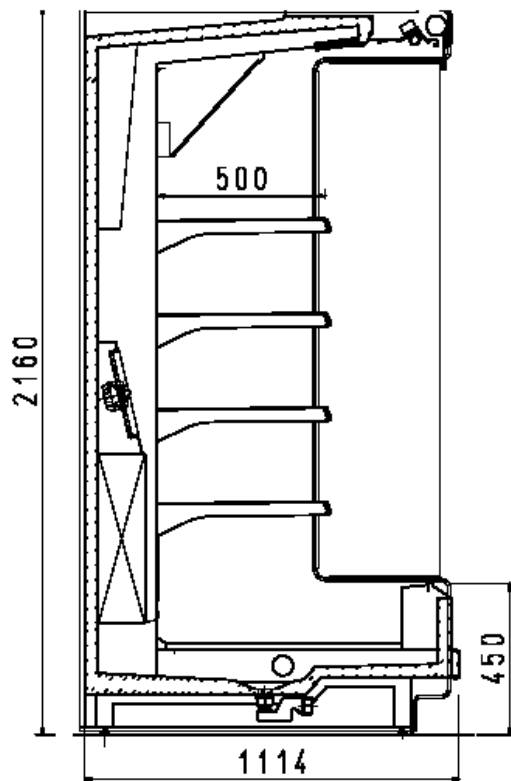

## Centaurus MT 29 110/216

**The total amount includes:**

Painted decoration trims - Colours as per 'Akvatek Collection'  
Canopy lighting with parabolic reflector  
4 rows of shelves 500 mm  
Mirror  
Without price holder  
Electric defrosting  
R404A valve  
2 standard end panels 30mm each