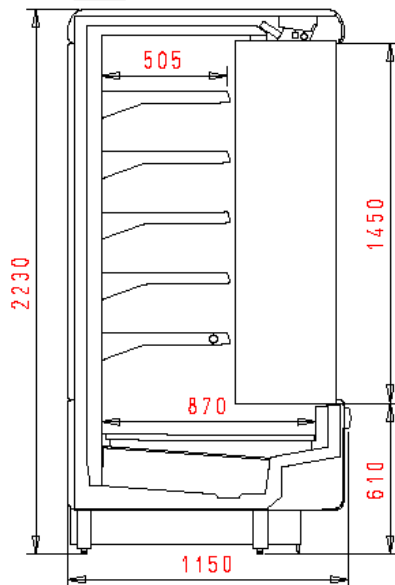

Commercial and Industrial Refrigeration

+2°C / +4°C
+25° C 60% RH

Centaurus 220 SL 60

The total amount includes:

Plastified decoration trims - colours as per 'Akvatek Collection'
Double canopy lighting
5 rows of shelves 500 mm one of which with light
Aluminium price rail
Electric defrosting
R404A valve
2 standard end panels 50mm each

- a) - TERMINAL BOARD
with mechanical thermometer
- b) - ELECTRONIC CONTROL BOARD
with digital control

AKVATEK

15701 NW 15th Ave. Miami, FL 33169 Tel.866-283-8766 Fax. 888-230-9388 www.abc-supermarket.com

DEALER NET PRICE

Length		code	TOTAL (a) TERMINAL BOARD		TOTAL (b) ELECTRONIC	
with ends 50 mm	without ends		with ends	without ends	with ends	without ends
1350	1250	9.56.01.05	\$ 6,255.08	\$ 5,040.20	\$ 6,458.31	\$ 5,243.43
2600	2500	9.56.01.00	\$ 8,281.49	\$ 7,066.61	\$ 8,484.72	\$ 7,269.84
3850	3750	9.56.01.10	\$ 10,205.19	\$ 8,990.31	\$10,408.43	\$ 9,193.55
5100	2500+2500		\$ 15,428.12	\$ 14,213.24	\$14,416.47	\$ 14,416.47
6350	2500+3750		\$ 17,351.82	\$ 16,136.94	\$16,340.18	\$ 16,340.18
7600	3750+3750		\$ 19,275.53	\$ 18,060.65	\$18,263.88	\$ 18,263.88
8850	2500+2500+3750		\$ 24,498.45	\$ 23,283.57	\$23,486.81	\$ 23,486.81
10100	2500+3750+3750		\$ 26,422.16	\$ 25,207.28	\$25,410.51	\$ 25,410.51
11350	3750+3750+3750		\$ 28,345.86	\$ 27,130.98	\$27,334.22	\$ 27,334.22