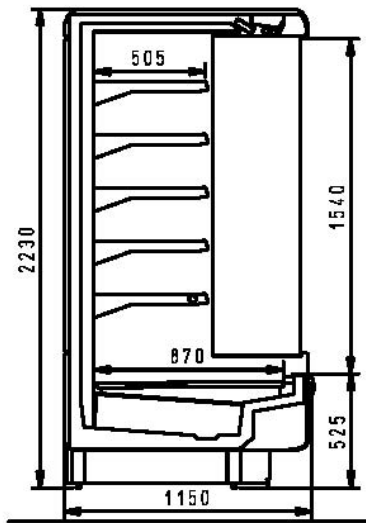

AKVATEK INDUSTRIES INC.
Commercial and Industrial Refrigeration

+2°C / +4°C
+25° C 60% RH

Centaurus 220 SL 50

The total amount includes:

Plastified decoration trims - colours as per 'Akvatek Collection'
Double canopy lighting
5 rows of shelves 500 mm one of which with light
Aluminium price rail
Electric defrosting
R404A valve
2 standard end panels 50mm each

- a) - TERMINAL BOARD
with mechanical thermometer
- b) - ELECTRONIC CONTROL BOARD
with digital control

AKVATEK

15701 NW 15th Ave. Miami, FL 33169 Tel.866-283-8766 Fax. 888-230-9388 www.abc-supermarket.com

DEALER NET PRICE

Length		code	TOTAL (a) TERMINAL BOARD		TOTAL (b) ELECTRONIC	
with ends 50 mm	without ends		with ends	without ends	with ends	without ends
1350	1250	9.56.01.25	\$ 6,193.14	\$ 4,978.26	\$ 6,396.38	\$ 5,181.50
2600	2500	9.56.01.20	\$ 8,201.13	\$ 6,986.25	\$ 8,404.37	\$ 7,189.49
3850	3750	9.56.01.30	\$ 10,101.99	\$ 8,887.11	\$ 10,305.23	\$ 9,090.35
5100	2500+2500		\$ 15,267.41	\$ 14,052.53	\$ 14,255.76	\$14,255.76
6350	2500+3750		\$ 17,168.27	\$ 15,953.39	\$ 16,156.62	\$16,156.62
7600	3750+3750		\$ 19,069.13	\$ 17,854.25	\$ 18,057.48	\$18,057.48
8850	2500+2500+3750		\$ 24,234.54	\$ 23,019.66	\$ 23,222.90	\$23,222.90
10100	2500+3750+3750		\$ 26,135.40	\$ 24,920.52	\$ 25,123.76	\$25,123.76
11350	3750+3750+3750		\$ 28,036.38	\$ 26,821.38	\$ 27,024.62	\$27,024.62