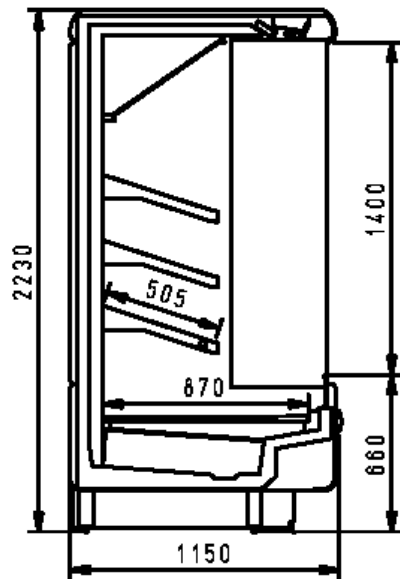

Commercial and Industrial Refrigeration

0°C / +2°C
+25° C 60% RH

Centaurus 220 MT GLASS 50

The total amount includes:

Plastified decoration trims - colours as per 'Akvatek Collection'

Double canopy lighting

3 rows of shelves 500 mm one of which with light

Mirror

Aluminium price rail

Electric defrosting

R404A valve

2 standard end panels 50mm each

a) - TERMINAL BOARD
with mechanical thermometer

b) - ELECTRONIC CONTROL BOARD
with digital control

AKVATEK

15701 NW 15th Ave. Miami, FL 33169 Tel.866-283-8766 Fax. 888-230-9388 www.abc-supermarket.com