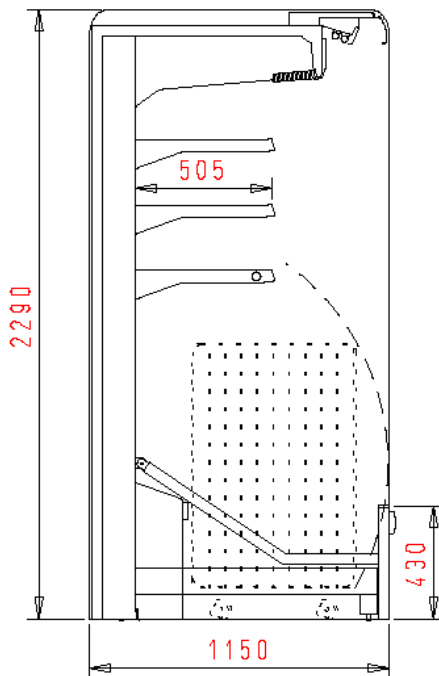

Commercial and Industrial Refrigeration

Centaurus 220 FRONT CONTAINER

+2°C / +4°C
+25° C 60% RH

The total amount includes:

Plastified decoration trims - colours as per 'Akvatek Collection'
Double canopy lighting
3 rows of shelves 500 mm one of which with light
Aluminium price rail
Electric defrosting
R404A valve
2 standard end panels 50mm each

a) - TERMINAL BOARD
with mechanical thermometer

b) - ELECTRONIC CONTROL BOARD
with digital control

AKVATEK

15701 NW 15th Ave. Miami, FL 33169 Tel.866-283-8766 Fax. 888-230-9388 www.abc-supermarket.com

DEALER NET PRICE

Length		code	TOTAL (a) TERMINAL BOARD		TOTAL (b) ELECTRONIC	
with ends 50 mm	without ends		with ends	without ends	with ends	without ends
2600	2500	9.56.05.20	\$ 13,083.08	\$ 11,931.53	\$ 13,305.57	\$ 12,054.27
3850	3750	9.56.05.30	\$ 16,151.27	\$ 14,999.72	\$ 16,373.76	\$ 15,222.21
5100	2500+2500		\$ 25,151.75	\$ 24,000.20	\$ 25,374.24	\$ 24,122.94
6350	2500+3750		\$ 28,219.94	\$ 27,068.39	\$ 28,442.43	\$ 27,191.13
7600	3750+3750		\$ 31,288.13	\$ 30,136.58	\$ 31,510.62	\$ 30,359.07
8850	2500+2500+3750		\$ 40,226.39	\$ 38,975.09	\$ 40,511.10	\$ 39,259.80
10100	2500+3750+3750		\$ 43,356.80	\$ 42,205.25	\$ 43,579.29	\$ 42,327.99
11350	3750+3750+3750		\$ 46,263.02	\$ 45,111.47	\$ 46,485.51	\$ 45,333.96