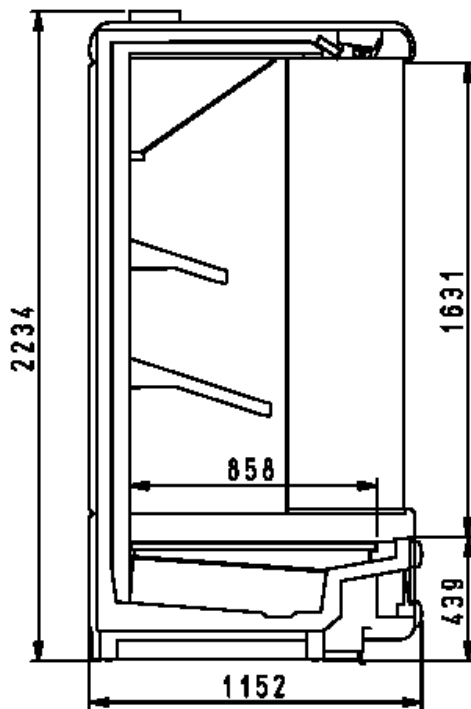

Commercial and Industrial Refrigeration

+5°C / +7°C
+ 25° C 60% RH

Centaurus 220 FV 2R 40

The total amount includes:

Plastified decoration trims - colours as per 'Akvatek Collection'
Double canopy lighting
Mirror
2 rows of shelves 500 mm one of which with light
Aluminium price rail
Off-cycle defrost
R404A valve
2 standard end panels 50mm each

a) - TERMINAL BOARD
with mechanical thermometer

b) - ELECTRONIC CONTROL BOARD
with digital control

AKVATEK

15701 NW 15th Ave. Miami, FL 33169 Tel.866-283-8766 Fax. 888-230-9388 www.abc-supermarket.com

DEALER NET PRICE

Length		code	TOTAL (a) TERMINAL BOARD		TOTAL (b) ELECTRONIC	
with ends 50 mm	without ends		with ends	without ends	with ends	without ends
2600	2500	9.57.02.80	\$ 8,505.90	\$ 7,286.07	\$ 8,788.08	\$ 7,557.75
3850	3750	9.57.02.90	\$ 10,555.34	\$ 9,335.51	\$ 10,827.02	\$ 9,607.19
5100	2500+2500		\$ 15,872.00	\$14,652.17	\$ 14,923.85	\$ 14,923.85
6350	2500+3750		\$ 17,921.43	\$16,701.60	\$ 16,973.28	\$ 16,973.28
7600	3750+3750		\$ 19,970.87	\$18,751.04	\$ 19,022.72	\$ 19,022.72
8850	2500+2500+3750		\$ 25,287.53	\$24,067.70	\$ 24,339.38	\$ 24,339.38
10100	2500+3750+3750		\$ 27,336.96	\$26,117.13	\$ 26,388.81	\$ 26,388.81
11350	3750+3750+3750		\$ 29,386.40	\$28,166.57	\$ 28,438.25	\$ 28,438.25