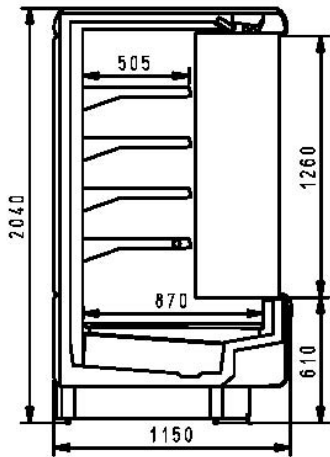

Commercial and Industrial Refrigeration

+2°C / +4°C
+25° C 60% RH

Centaurus 200 SL 60

The total amount includes:

Plastified decoration trims - colours as per 'Akvatek Collection'
Double canopy lighting
4 rows of shelves 500 mm one of which with light
Aluminium price rail
Off-cycle defrost
R404A valve
2 standard end panels 50mm each

a) - TERMINAL BOARD
with mechanical thermometer

b) - ELECTRONIC CONTROL BOARD
with digital control

AKVATEK

15701 NW 15th Ave. Miami, FL 33169 Tel.866-283-8766 Fax. 888-230-9388 www.abc-supermarket.com

DEALER NET PRICE

Length		code	TOTAL (a) TERMINAL BOARD		TOTAL (b) ELECTRONIC	
with ends 50 mm	without ends		with ends	without ends	with ends	without ends
1350	1250	9.56.00.85	\$ 5,637.32	\$ 4,475.39	\$ 5,909.00	\$ 4,747.07
2600	2500	9.56.00.80	\$ 7,490.55	\$ 6,328.62	\$ 7,762.23	\$ 6,600.30
3850	3750	9.56.00.90	\$ 9,248.73	\$ 8,086.80	\$ 8,358.48	\$ 8,358.48
5100	2500+2500		\$ 13,899.20	\$ 12,737.27	\$ 13,008.95	\$ 13,008.95
6350	2500+3750		\$ 15,657.38	\$ 14,495.45	\$ 14,767.13	\$ 14,767.13
7600	3750+3750		\$ 17,415.56	\$ 16,253.63	\$ 16,525.31	\$ 16,525.31
8850	2500+2500+3750		\$ 22,066.02	\$ 20,904.09	\$ 21,175.77	\$ 21,175.77
10100	2500+3750+3750		\$ 23,824.20	\$ 22,662.45	\$ 22,933.95	\$ 22,933.95
11350	3750+3750+3750		\$ 25,582.38	\$ 24,420.45	\$ 25,854.06	\$ 24,692.13
>>HEADER CABINET <<		9.56.60.10	--	\$ 8,418.96	--	\$ 8,690.64