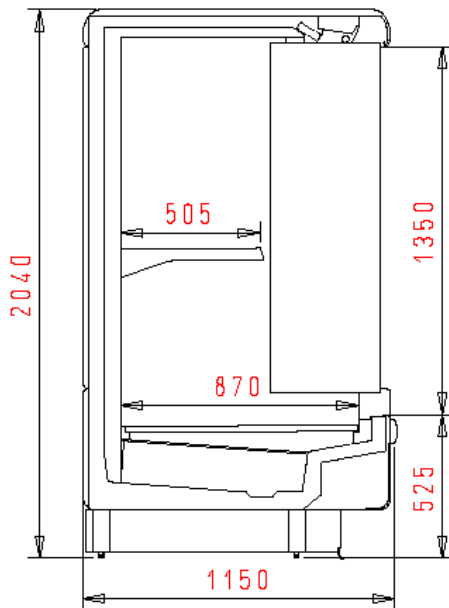

## Centaurus 200 SL 50 DISCOUNT

+2°C / +4°C  
+ 25° C 60% RH

**The total amount includes:**

Plastified decoration trims - colours as per 'Akvatek Collection'  
Single canopy lighting  
1 row of shelves 500 mm with light  
Without aluminium price holder  
Off-cycle defrost  
R404A valve  
2 standard end panels 50mm each