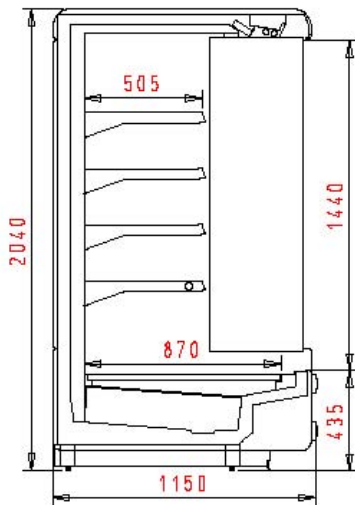

Commercial and Industrial Refrigeration

+2°C / +4°C
+ 25° C 60% RH

Centaurus 200 SL 40

The total amount includes:

Plastified decoration trims - colours as per 'Akvatek Collection'
Double canopy lighting
4 rows of shelves 500 mm one of which with light
Aluminium price rail
Off-cycle defrost
R404A valve
2 standard end panels 50mm each

- a) - TERMINAL BOARD
with mechanical thermometer
- b) - ELECTRONIC CONTROL BOARD
with digital control

AKVATEK

15701 NW 15th Ave. Miami, FL 33169 Tel.866-283-8766 Fax. 888-230-9388 www.abc-supermarket.com

DEALER NET PRICE

Length		code	TOTAL (a) TERMINAL BOARD		TOTAL (b) ELECTRONIC	
with ends 50 mm	without ends		with ends	without ends	with ends	without ends
1350	1250	9.56.00.45	\$5,856.90	\$4,637.07	\$6,128.58	\$4,908.75
2600	2500	9.56.00.40	\$7,781.54	\$6,561.71	\$8,053.22	\$6,833.39
3850	3750	9.56.00.50	\$9,605.52	\$8,385.69	\$8,657.37	\$8,657.37
5100	2500+2500		\$14,423.27	\$13,203.44	\$13,475.12	\$3,475.12
6350	2500+3750		\$16,247.25	\$15,027.42	\$15,299.10	\$15,299.10
7600	3750+3750		\$18,071.24	\$16,851.41	\$17,123.09	\$17,123.09
8850	2500+2500+3750		\$22,888.98	\$21,669.15	\$21,940.83	\$21,940.83
10100	2500+3750+3750		\$24,712.97	\$23,493.14	\$23,764.82	\$23,764.82
11350	3750+3750+3750		\$26,536.95	\$25,317.12	\$26,808.63	\$25,588.80
>>EXTERNAL CORNER 45 ⁰ <<		9.56.50.10	--	\$6,490.62	--	\$6,490.62
>>EXTERNAL CORNER 90 ⁰ <<		9.56.50.00	--	\$8,055.18	--	\$8,055.18
>> INTERNAL CORNER 45 ⁰ <<		9.56.50.15	--	\$6,490.62	--	\$6,490.62
>> INTERNAL CORNER 90 ⁰ <<		9.56.50.05	--	\$8,055.18	--	\$8,055.18
>>HEADER CABINET <<		9.56.60.00	--	\$8,652.98	--	\$8,924.66