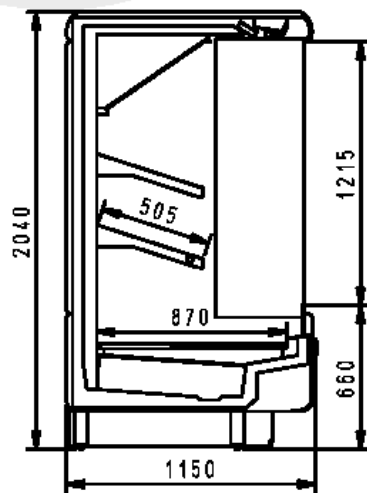

## Centaurus 200 MT GLASS 50

**The total amount includes:**

Plastified decoration trims - colours as per 'Akvatek Collection'

Double canopy lighting

Mirror

2 rows of shelves 500 mm one of which with light

Aluminium price rail

Electric defrosting

R404A valve

2 standard end panels 50mm each

a) - TERMINAL BOARD  
with mechanical thermometer

b) - ELECTRONIC CONTROL BOARD  
with digital control

**AKVATEK**

15701 NW 15<sup>th</sup> Ave. Miami, FL 33169 Tel.866-283-8766 Fax. 888-230-9388 [www.abc-supermarket.com](http://www.abc-supermarket.com)

## DEALER NET PRICE

Length		code	TOTAL (a) TERMINAL BOARD		TOTAL (b) ELECTRONIC	
with ends 50 mm	without ends		with ends	without ends	with ends	without ends
1350	1250	9.65.03.25	\$ 6,321.44	\$ 5,159.51	\$ 6,524.67	\$ 5,362.74
2600	2500	9.56.03.20	\$ 8,510.03	\$ 7,348.10	\$ 8,713.26	\$ 7,551.33
3850	3750	9.56.03.30	\$ 10,737.29	\$ 9,575.36	\$ 10,940.52	\$ 9,778.59
5100	2500+2500		\$ 15,951.62	\$ 14,789.69	\$ 14,992.92	\$ 14,992.92
6350	2500+3750		\$ 18,178.88	\$ 17,016.95	\$ 17,220.18	\$ 17,220.18
7600	3750+3750		\$ 20,406.14	\$ 19,244.21	\$ 19,447.44	\$ 19,447.44
8850	2500+2500+3750		\$ 25,620.47	\$ 24,458.54	\$ 24,661.77	\$ 24,661.77
10100	2500+3750+3750		\$ 27,847.73	\$ 26,685.80	\$ 26,889.03	\$ 26,889.03
11350	3750+3750+3750		\$ 30,074.99	\$ 28,913.06	\$ 29,116.29	\$ 29,116.29
>>EXTERNAL CORNER 45 <sup>U</sup> <<		9.56.50.50	--	\$ 6,995.28	--	\$ 6,995.28
>>EXTERNAL CORNER 90 <sup>U</sup> <<		9.56.50.40	--	\$ 8,648.18	--	\$ 8,648.18
>> INTERNAL CORNER 45 <sup>U</sup> <<		9.56.50.55	--	\$ 6,995.28	--	\$ 6,995.28
>> INTERNAL CORNER 90 <sup>U</sup> <<		9.56.50.45	--	\$ 8,648.18	--	\$ 8,648.18
>>HEADER CABINET <<		9.56.60.30	--	\$ 9,359.19	--	\$ 9,562.43