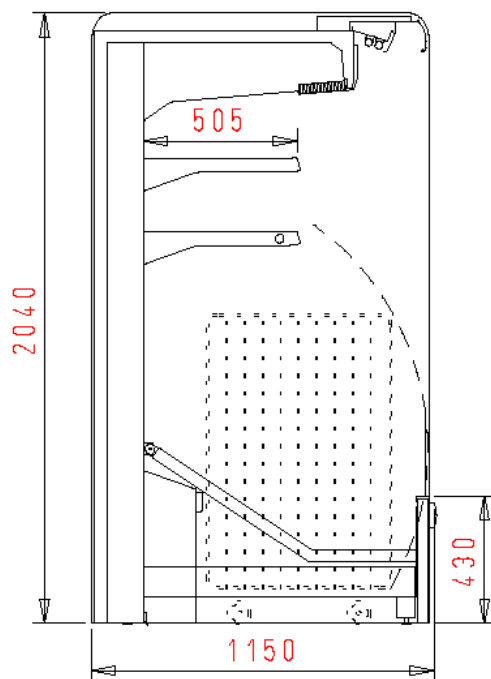

Commercial and Industrial Refrigeration

Centaurus 200 FRONT CONTAINER

+2°C / +4°C
+25° C 60% RH

The total amount includes:

Plastified decoration trims - colours as per 'Akvatek Collection'
Double canopy lighting
2 rows of shelves 500 mm one of which with light
Electric defrosting
R404A valve
2 standard end panels 50mm each

a) - TERMINAL BOARD
with mechanical thermometer

b) - ELECTRONIC CONTROL BOARD
with digital control

AKVATEK

15701 NW 15th Ave. Miami, FL 33169 Tel.866-283-8766 Fax. 888-230-9388 www.abc-supermarket.com

DEALER NET PRICE

Length		code	TOTAL (a) TERMINAL BOARD		TOTAL (b) ELECTRONIC	
with ends 50 mm	without ends		with ends	without ends	with ends	without ends
2600	2500	9.56.05.00	\$ 12,185.64	\$ 11,138.79	\$ 12,408.14	\$ 11,361.29
3850	3750	9.56.05.10	\$ 13,761.86	\$ 12,715.01	\$ 13,984.35	\$ 12,937.50
5100	2500+2500		\$ 23,461.58	\$ 22,414.73	\$ 22,637.22	\$ 22,637.22
6350	2500+3750		\$ 25,037.79	\$ 23,990.94	\$ 24,213.44	\$ 24,213.44
7600	3750+3750		\$ 26,614.01	\$ 25,567.16	\$ 25,789.65	\$ 25,789.65
8850	2500+2500+3750		\$ 36,313.73	\$ 35,266.88	\$ 35,489.37	\$ 35,489.37
10100	2500+3750+3750		\$ 37,889.94	\$ 36,843.09	\$ 37,065.59	\$ 37,065.59
11350	3750+3750+3750		\$ 39,466.16	\$ 38,419.31	\$ 38,641.80	\$ 38,641.80