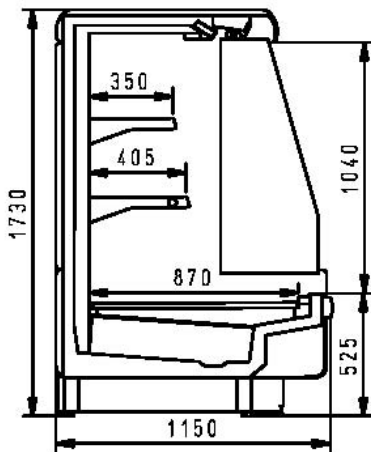

### **The total amount includes:**

Plastified decoration trims - colours as per 'Akvatek Collection'  
Double canopy lighting  
2 rows of shelves 350/400 mm one of which with light  
Aluminium price rail  
Off-cycle defrost  
R404A valve  
2 standard end panels 50mm each