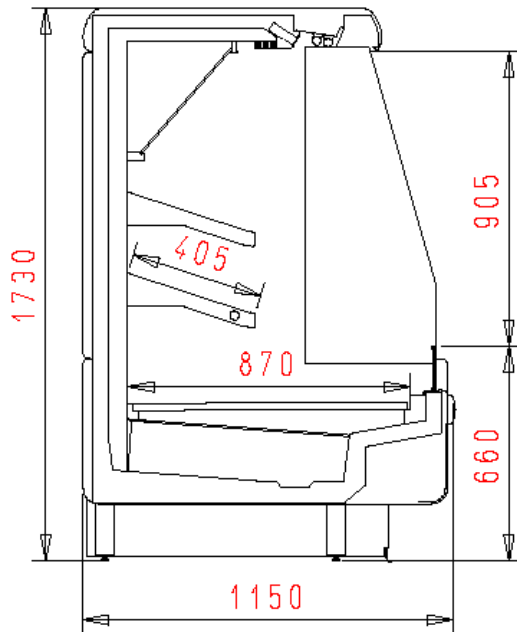

## Centaurus 170 MT GLASS 50

**The total amount includes:**

Plastified decoration trims - colours as per 'Akvatek Collection'  
Double canopy lighting  
2 rows of shelves 400 mm one of which with light  
Mirror  
Aluminium price rail  
Electric defrosting  
R404A valve  
2 standard end panels 50mm each