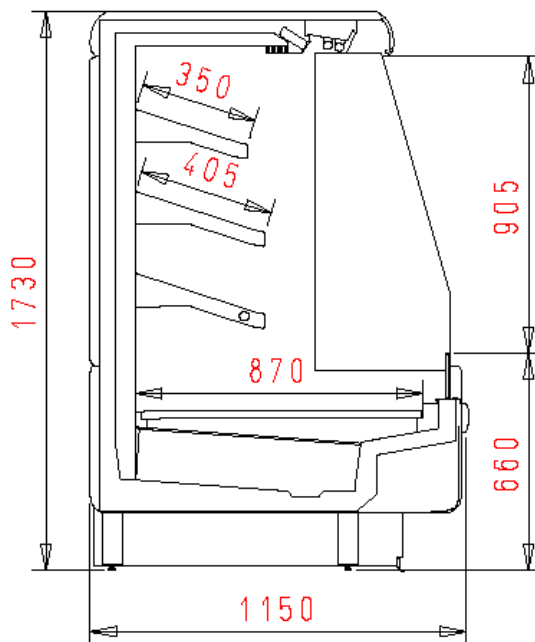

Commercial and Industrial Refrigeration

0°C / +2°C
+25° C 60% RH

Centaurus 170 MT 3R 50

The total amount includes:

Plastified decoration trims - colours as per 'Akvatek Collection'

Double canopy lighting

3 rows of shelves 350/400/400 mm one of which with light

Aluminium price rail

Electric defrosting

R404A valve

2 standard end panels 50mm each

a) - TERMINAL BOARD
with mechanical thermometer

b) - ELECTRONIC CONTROL BOARD
with digital control

AKVATEK

15701 NW 15th Ave. Miami, FL 33169 Tel.866-283-8766 Fax. 888-230-9388 www.abc-supermarket.com

DEALER NET PRICE

Length		code	TOTAL (a) TERMINAL BOARD		TOTAL (b) ELECTRONIC	
with ends 50 mm	without ends		with ends	without ends	with ends	without ends
1350	1250	9.56.02.45	\$ 5,955.42	\$ 4,802.76	\$ 6,158.66	\$ 5,006.00
2600	2500	9.56.02.40	\$ 793.23	\$ 6,735.57	\$ 8,091.47	\$ 6,938.81
3850	3750	9.56.02.50	\$ 9,729.62	\$ 8,576.96	\$ 9,932.85	\$ 8,780.19
5100	2500+2500		\$ 14,717.30	\$ 13,564.64	\$ 14,920.53	\$ 13,767.87
6350	2500+3750		\$ 16,558.68	\$ 15,406.02	\$ 16,761.92	\$ 15,609.26
7600	3750+3750		\$ 18,400.07	\$ 17,247.41	\$ 18,603.30	\$ 17,450.64
8850	2500+2500+3750		\$ 23,387.75	\$ 22,235.09	\$ 23,590.98	\$ 22,438.32
10100	2500+3750+3750		\$ 25,229.13	\$ 24,076.47	\$ 25,432.37	\$ 24,279.71
11350	3750+3750+3750		\$ 27,137.30	\$ 25,917.86	\$ 27,340.53	\$ 26,121.09