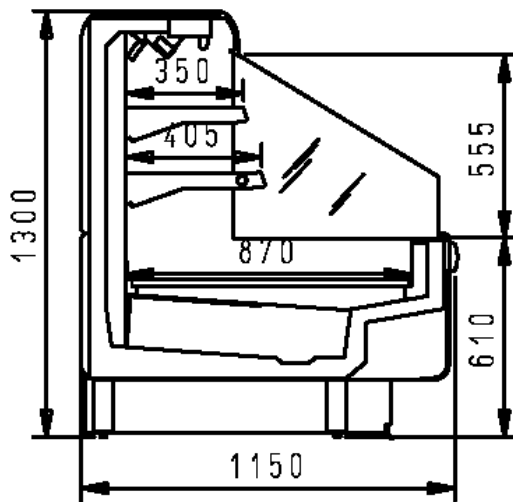

## Centaurus 125 PT 2R 60

**The total amount includes:**

Plastified decoration trims - colours as per 'Akvatek Collection'  
Single canopy lighting  
2 rows of shelves 350/400 mm one of which with light  
Aluminium price rail  
Off-cycle defrost  
R404A valve  
2 standard end panels 50mm each