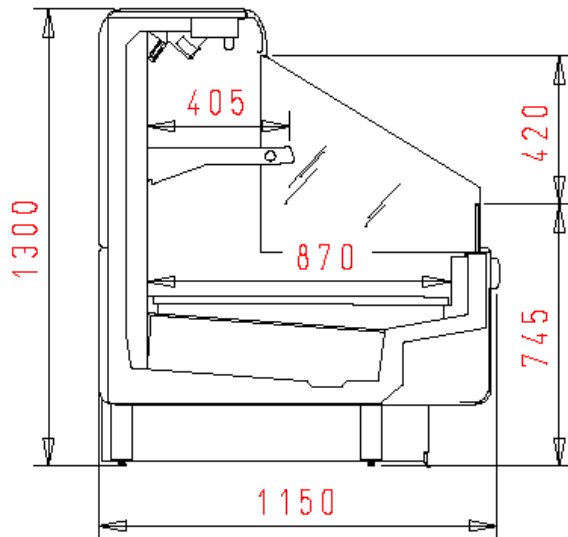

Commercial and Industrial Refrigeration

0°C / +2°C
+ 25° C 60% RH

Centaurus 125 MT 1R 60

The total amount includes:

Plastified decoration trims - colours as per 'Akvatek Collection'
Single canopy lighting
1 row of shelves 400 mm with light
Aluminium price rail
Electric defrosting
R404A valve
2 standard end panels 50mm each

a) - TERMINAL BOARD
with mechanical thermometer

b) - ELECTRONIC CONTROL BOARD
with digital control

AKVATEK

15701 NW 15th Ave. Miami, FL 33169 Tel.866-283-8766 Fax. 888-230-9388 www.abc-supermarket.com

DEALER NET PRICE

Length		code	TOTAL (a) TERMINAL BOARD		TOTAL (b) ELECTRONIC	
with ends 50 mm	without ends		with ends	without ends	with ends	without ends
1350	1250	9.56.02.45	\$ 5,129.40	\$ 4,320.48	\$ 5,259.38	\$ 4,450.46
2600	2500	9.56.02.40	\$ 6,985.47	\$ 6,046.58	\$ 6,985.47	\$ 6,176.55
3850	3750	9.56.02.50	\$ 8,617.40	\$ 7,678.50	\$ 8,617.40	\$ 7,808.48
5100	2500+2500		\$ 13,111.62	\$12,172.73	\$ 13,111.62	\$ 12,302.70
6350	2500+3750		\$ 14,743.55	\$13,804.65	\$ 14,743.55	\$ 13,934.63
7600	3750+3750		\$ 16,375.47	\$15,436.58	\$ 16,375.47	\$ 15,566.55
8850	2500+2500+3750		\$ 20,869.70	\$19,930.80	\$ 20,869.70	\$ 20,060.78
10100	2500+3750+3750		\$ 22,501.62	\$21,562.73	\$ 22,501.62	\$ 21,692.70
11350	3750+3750+3750		\$ 24,133.55	\$23,194.65	\$ 24,133.55	\$ 23,324.63