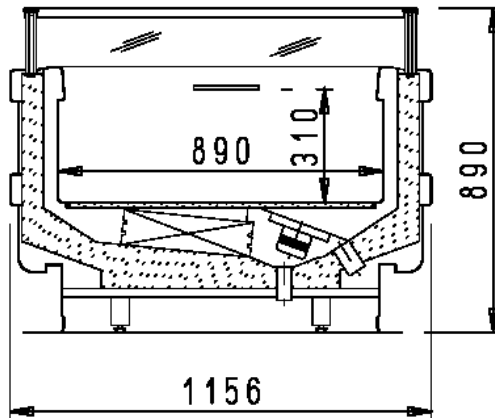

## Aries 115G

-18°C / -25°C  
+25°C 60% UR

**The total amount includes:**

Decoration trims, blue RAL 5019

Electric defrosting

Fan assisted refrigeration

R404A valve

2 ends with thermopan glass, thickness 83mm each